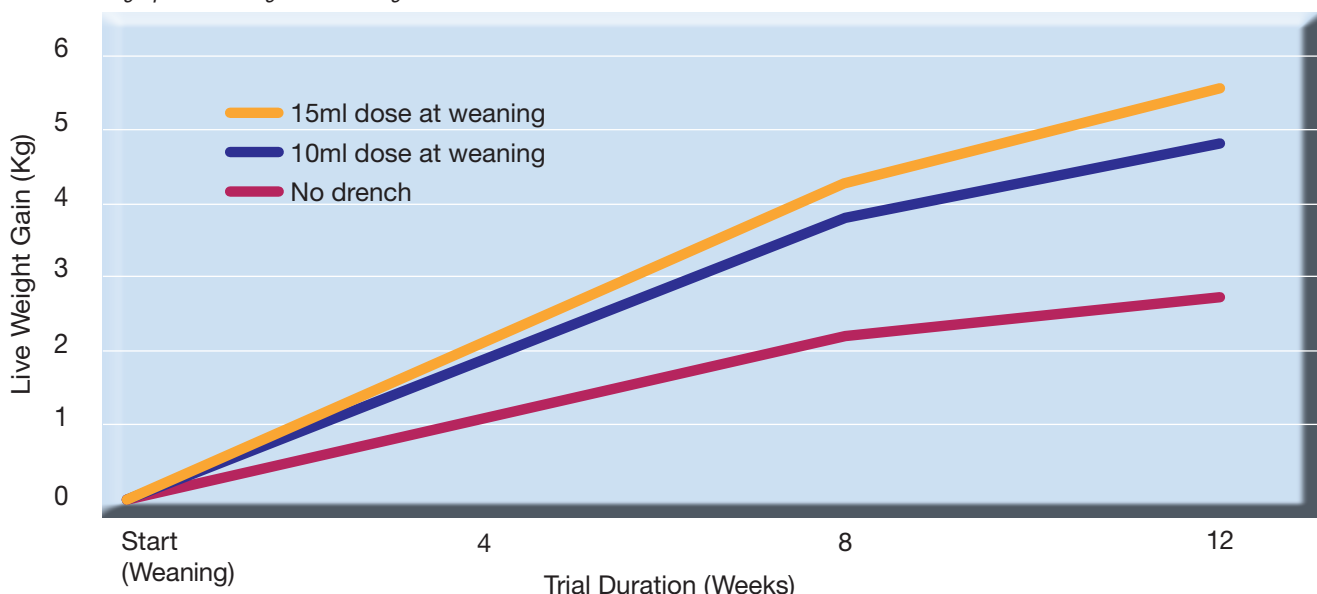

INDEPENDENT TRIAL RESULTS

LIQUITHRIVE LAMB®

THE BRECON AGRICULTURAL COLLEGE STUDY

This was an independent trial designed and supervised by senior staff at the Brecon Agricultural College.

Objective

The objective of the independent trial was to assess if there were benefits from feeding with LIQUITHRIVE LAMB® and if there were, to quantify them.

Methodology

- 150 ewe lambs (Lleyns) were selected. All the lambs were from ewes that had been drenched with LIQUITHRIVE SHEEP® pre-lambing and were in good health and condition.
- The lambs were all carefully checked, weighed and birth details noted (singles, twins, triplets).
- The 150 lambs were then split randomly into three groups:
 - those receiving no LIQUITHRIVE LAMB®
 - those receiving 10ml dose at weaning
 - those receiving 15ml dose at weaning

Assessment

All the 150 lambs were weighed at eight weeks and twelve weeks after the start of the trial and all details recorded.

Trial Conclusions

- DRENCHING WITH LIQUITHRIVE LAMB® HAD A SIGNIFICANT EFFECT ON DAILY LIVE WEIGHT GAIN (DLWG).**
- LAMBS GIVEN 15ML OF LIQUITHRIVE LAMB® SHOWED ALMOST DOUBLE THE DLWG OF LAMBS NOT DRENCHED.**
- LAMBS GIVEN 15ML LIQUITHRIVE LAMB®, ON AVERAGE, INCREASED LIVE WEIGHT GAIN BY 2.92KG MORE THAN LAMBS NOT DRENCHED.**
- WITH LIQUITHRIVE LAMB® COSTING JUST 61 PENCE PER DOSE THIS GAVE AN INCREASED PROFIT OF £5.00 PER LAMB.***

A graph illustrating the Live Weight Gain of lambs at 24 weeks old

*Price based on 20 ltr LIQUITHRIVE LAMB® and lamb market value £2.00/Kg Live Weight (May 2011)

£5.00 PER LAMB EXTRA PROFIT WITH LIQUITHRIVE LAMB®