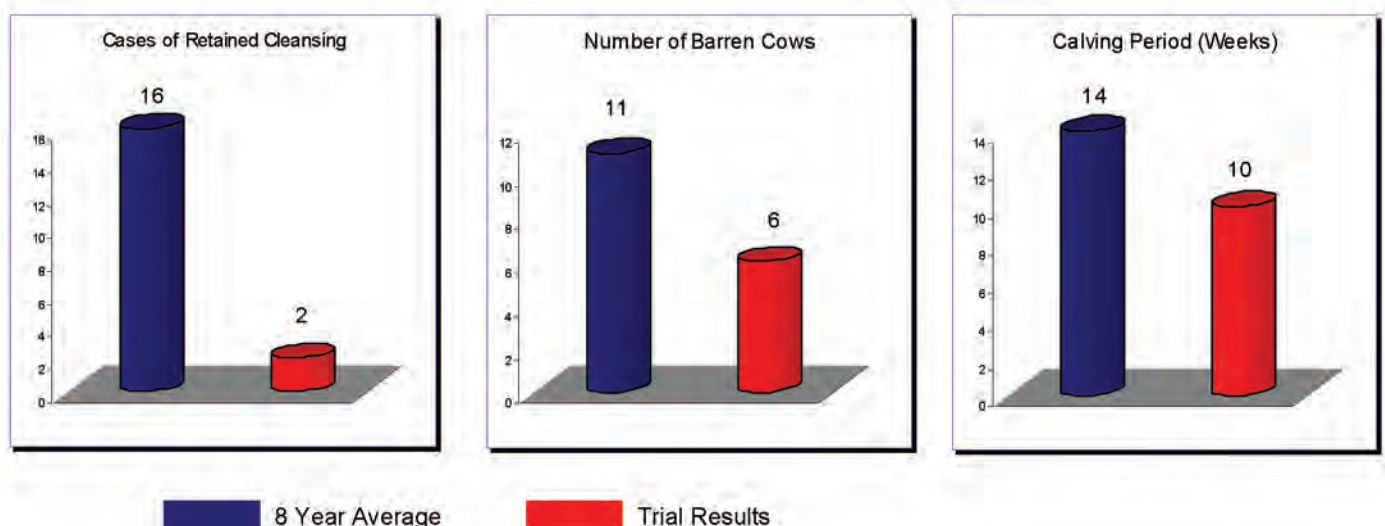

INDEPENDENT TRIAL RESULTS

THE BALGLASS FARM, LENNOXTOWN

This was an independent trial, conducted to assess the benefits of using Agri-Lloyd's LIQUITHRIVE BEEF BREEDER DPF® on suckler cows.

Objective

The aim of the independent trial was to assess the impact of adding 100g of Beef Breeder Dry Powder Formula® to the diet, with particular reference to post calving fertility and retained cleansings.

Methodology

1. A commercial herd of 178 Simmental x Belgian Blue suckler cows was chosen for the trial.
2. All cows were fed 100g of LIQUITHRIVE BEEF BREEDER DPF®, 4 weeks prior to calving.
3. The number of retained cleansings were recorded at calving, and vigour of calves observed.
4. The cows were scanned to assess fertility, barren cows and predicted calving period.

Trial Conclusions

1. **RETAINED CLEANSINGS WERE REDUCED BY OVER 80% FROM AN 8YR AVERAGE OF 16 TO 2.**
2. **THE CALVING PERIOD HAS BEEN REDUCED FROM 14 WEEKS TO 10 WEEKS.**
3. **BARREN COWS WERE REDUCED FROM AN 8 YEAR AVERAGE OF 11, DOWN TO 6; OVER 40% REDUCTION.**
4. **CALVES WERE STRONGER AND MORE VIGOROUS AT BIRTH.**
5. **EFFECTS OF COPPER DEFICIENCY DUE TO EXCESS MOLYBDENUM AND ALUMINIUM IN FORAGE ARE NO LONGER CAUSING FERTILITY PROBLEMS.**
6. **THE QUANTITY OF INORGANIC MINERALS PREVIOUSLY USED HAS BEEN REDUCED BY 60% USING LIQUITHRIVE BEEF BREEDER®.**

Graphs illustrating the trial conclusions