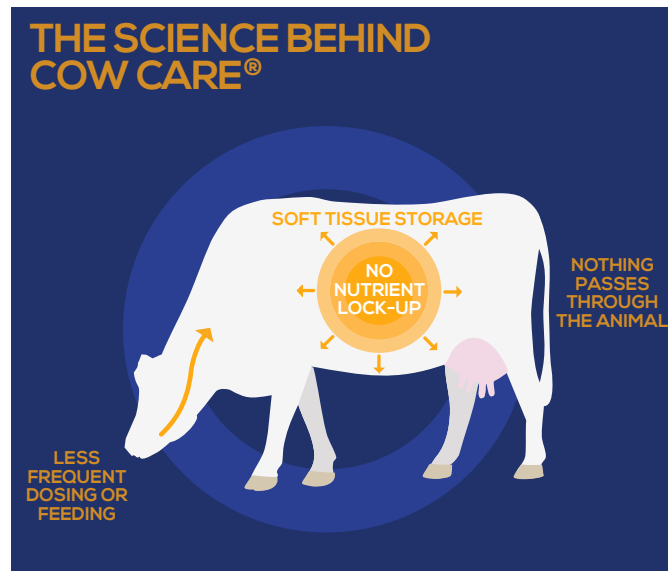

ORGANICALLY CHELATED TRACE ELEMENT, VITAMIN AND AMINO ACID SUPPLEMENT

Cow Care® is an organically chelated trace element, vitamin and amino acid supplement which is proven to help maintain general health, support fertility in dairy cows and viability of new born calves.

Cow Care® is formulated based on the clinically known needs of the animal and high bioavailability of micro-nutrients to correct nutritional imbalances. Achieving overall balance and creating high bioavailability is more important than correction of specific deficiencies, or, over correction caused by flooding the body with too much of a certain mineral.

A high level of bioavailability means that trace elements and minerals are absorbed by the small intestine and stored in the soft tissue to be used when needed.

INDEPENDENT TRIAL RESULTS

AGRICULTURAL DEVELOPMENT & ADVISORY SERVICE (ADAS)